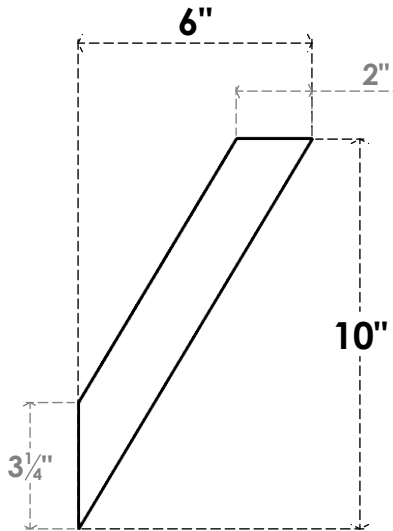

ITEM NUMBER: BRCPC060X06000X10000TRA

6"W X 6"D X 10"H TRADITIONAL ARCHITECTURAL GRADE PVC CLOSED KNEE BRACE

SIDE PROFILE

FRONT PROFILE

ISOMETRIC

EKENA MILLWORK
2300 WEST MAIN ST.
CLARKSVILLE, TX 75426
TOLL FREE: 866-607-0453
WWW.EKENAMILLWORK.COM