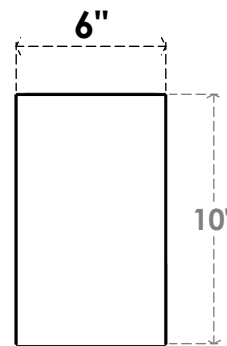

ITEM NUMBER: BRCPC060X06000X10000TRA

6"W X 6"D X 10"H TRADITIONAL ARCHITECTURAL GRADE PVC CLOSED KNEE BRACE

SIDE PROFILE

FRONT PROFILE

ISOMETRIC

EKENA MILLWORK
2300 WEST MAIN ST.
CLARKSVILLE, TX 75426
TOLL FREE: 866-607-0453
WWW.EKENAMILLWORK.COM